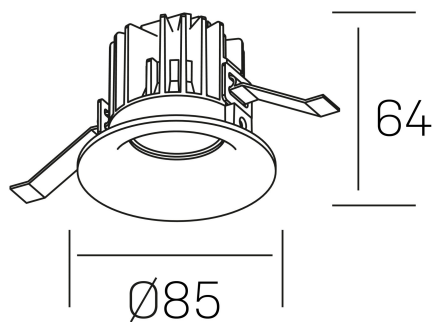

luxo
K50150.01.RF.BK-BK.25.ST.9.30.PU

GENERAL DETAILS

INSTALLATION	recessed with frame
FINISHES ALUMINIUM	Black-Black
LIGHT DIRECTION	Fixed
BEAM ANGLE	25°
INT/EXT IP DEGREE	IP 32
MATERIAL	Aluminum
IK DEGREE	IK05
UTILIZATION	Indoor
WARRANTY	3 years

ELECTRICAL DETAILS

LAMP	LED
POWER	8 W
COLOUR TEMPERATURE	3000K
LUMINOUS FLUX	800 lm
EFFICACY DIMMING	95 Lm/W
DIMABLE	Push
DRIVER	Remote
CLASS PROTECTION	II
COLOUR RENDERING INDEX	CRI>90
VOLTAGE	220-240 V
FRECUENCIA	50-60 Hz
CURRENT INTENSITY	200 mA
LIFE TIME	50.000 h

GENERAL DIMENSIONS

DIMENSIONS	Ø 85 mm
CUT OUT	Ø 76 mm
HEIGHT	h 65 mm
DIMENSIONES DE EMBALAJE	100 × 100 × 100 mm
PESO NETO	0.23

*Please might expect a max.15% figure reduction in finishes other than white