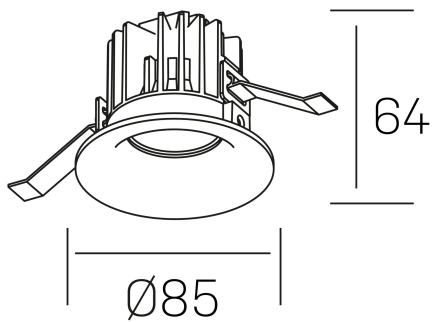

luxo
K50150.01.RF.BK-BK.25.ST.9.30.PC

GENERAL DETAILS

INSTALLATION	recessed with frame
FINISHES ALUMINIUM	Black-Black
LIGHT DIRECTION	Fixed
BEAM ANGLE	25°
INT/EXT IP DEGREE	IP 32
MATERIAL	Aluminum
IK DEGREE	IK05
UTILIZATION	Indoor
WARRANTY	3 years

ELECTRICAL DETAILS

LAMP	LED
POWER	8 W
COLOUR TEMPERATURE	3000K
LUMINOUS FLUX	800 lm
EFFICACY DIMMING	95 Lm/W
DIMABLE	PHASE CUT
DRIVER	Remote
CLASS PROTECTION	II
COLOUR RENDERING INDEX	CRI>90
VOLTAGE	220-240 V
FRECUENCIA	50-60 Hz
CURRENT INTENSITY	200 mA
LIFE TIME	35.000 h

GENERAL DIMENSIONS

DIMENSIONS	Ø 85 mm
CUT OUT	Ø 76 mm
HEIGHT	h 65 mm
DIMENSIONES DE EMBALAJE	100 × 100 × 100 mm
PESO NETO	0.23

*Please might expect a max.15% figure reduction in finishes other than white