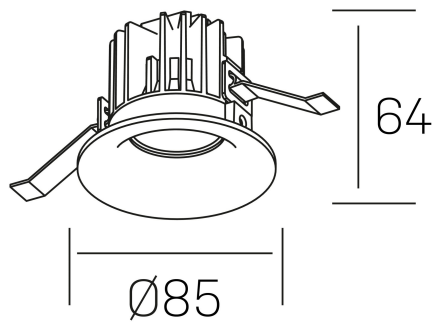

**luxo**  
K50150.01.RF.BK-BK.25.ST.9.30.DA

#### GENERAL DETAILS

INSTALLATION	recessed with frame
FINISHES ALUMINIUM	Black-Black
LIGHT DIRECTION	Fixed
BEAM ANGLE	25°
INT/EXT IP DEGREE	IP 32
MATERIAL	Aluminum
IK DEGREE	IK05
UTILIZATION	Indoor
WARRANTY	3 years

#### ELECTRICAL DETAILS

LAMP	LED
POWER	8 W
COLOUR TEMPERATURE	3000K
LUMINOUS FLUX	800 lm
EFFICACY DIMMING	95 Lm/W
DIMABLE	DALI
DRIVER	Remote
CLASS PROTECTION	II
COLOUR RENDERING INDEX	CRI>90
VOLTAGE	220-240 V
FRECUENCIA	50-60 Hz
CURRENT INTENSITY	200 mA
LIFE TIME	50.000 h

#### GENERAL DIMENSIONS

DIMENSIONS	Ø 85 mm
CUT OUT	Ø 76 mm
HEIGHT	h 65 mm
DIMENSIONES DE EMBALAJE	100 × 100 × 100 mm
PESO NETO	0.23

\*Please might expect a max.15% figure reduction in finishes other than white