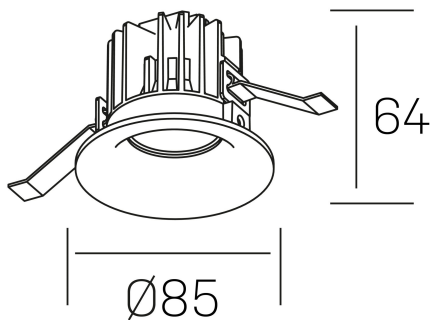

luxo
K50150.01.RF.BK-BK.25.ST.9.30.DA

GENERAL DETAILS

INSTALLATION	recessed with frame
FINISHES ALUMINIUM	Black-Black
LIGHT DIRECTION	Fixed
BEAM ANGLE	25°
INT/EXT IP DEGREE	IP 32
MATERIAL	Aluminum
IK DEGREE	IK05
UTILIZATION	Indoor
WARRANTY	3 years

ELECTRICAL DETAILS

LAMP	LED
POWER	8 W
COLOUR TEMPERATURE	3000K
LUMINOUS FLUX	800 lm
EFFICACY DIMMING	95 Lm/W
DIMABLE	DALI
DRIVER	Remote
CLASS PROTECTION	II
COLOUR RENDERING INDEX	CRI>90
VOLTAGE	220-240 V
FRECUENCIA	50-60 Hz
CURRENT INTENSITY	200 mA
LIFE TIME	35.000 h

GENERAL DIMENSIONS

DIMENSIONS	Ø 85 mm
CUT OUT	Ø 76 mm
HEIGHT	h 65 mm
DIMENSIONES DE EMBALAJE	100 × 100 × 100 mm
PESO NETO	0.23

*Please might expect a max.15% figure reduction in finishes other than white