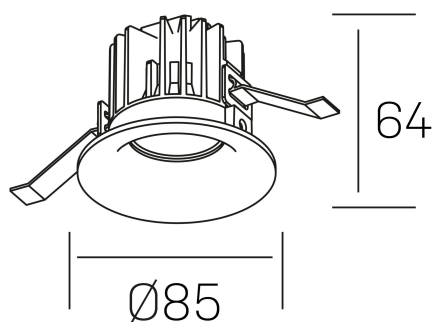

luxo
K50150.01.RF.BK-BK.25.ST.9.30

GENERAL DETAILS

INSTALLATION	recessed with frame
FINISHES ALUMINIUM	Black-Black
LIGHT DIRECTION	Fixed
BEAM ANGLE	25°
INT/EXT IP DEGREE	IP 32
MATERIAL	Aluminum
IK DEGREE	IK05
UTILIZATION	Indoor
WARRANTY	3 years

ELECTRICAL DETAILS

LAMP	LED
POWER	8 W
COLOUR TEMPERATURE	3000K
LUMINOUS FLUX	800 lm
EFFICACY DIMMING	95 Lm/W
DIMABLE	No Dim
DRIVER	Remote
CLASS PROTECTION	II
COLOUR RENDERING INDEX	CRI>90
VOLTAGE	220-240 V
FRECUENCIA	50-60 Hz
CURRENT INTENSITY	200 mA
LIFE TIME	50.000 h

GENERAL DIMENSIONS

DIMENSIONS	Ø 85 mm
CUT OUT	Ø 76 mm
HEIGHT	h 65 mm
DIMENSIONES DE EMBALAJE	100 × 100 × 100 mm
PESO NETO	0.23

*Please might expect a max.15% figure reduction in finishes other than white