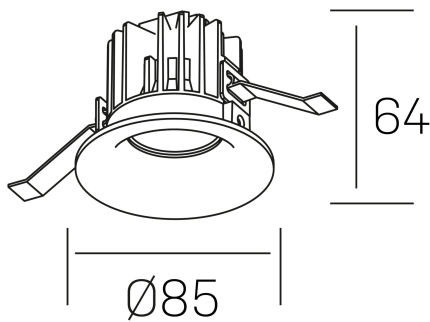

luxo
K50150.01.RF.BK-BK.25.ST.9.27.PC

GENERAL DETAILS

INSTALLATION	recessed with frame
FINISHES ALUMINIUM	Black-Black
LIGHT DIRECTION	Fixed
BEAM ANGLE	25°
INT/EXT IP DEGREE	IP 32
MATERIAL	Aluminum
IK DEGREE	IK05
UTILIZATION	Indoor
WARRANTY	3 years

ELECTRICAL DETAILS

LAMP	LED
POWER	8 W
COLOUR TEMPERATURE	2700K
LUMINOUS FLUX	780 lm
EFFICACY DIMMING	92 Lm/W
DIMABLE	PHASE CUT
DRIVER	Remote
CLASS PROTECTION	II
COLOUR RENDERING INDEX	CRI>90
VOLTAGE	220-240 V
FRECUENCIA	50-60 Hz
CURRENT INTENSITY	200 mA
LIFE TIME	35.000 h

GENERAL DIMENSIONS

DIMENSIONS	Ø 85 mm
CUT OUT	Ø 76 mm
HEIGHT	h 65 mm
DIMENSIONES DE EMBALAJE	100 × 100 × 100 mm
PESO NETO	0.23

*Please might expect a max.15% figure reduction in finishes other than white