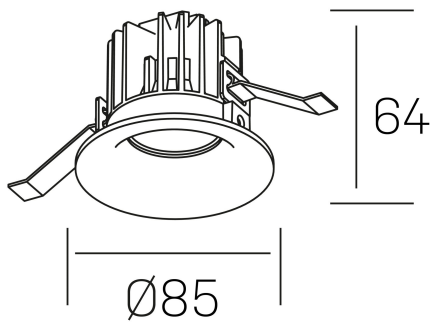

luxo
K50150.01.RF.BK-BK.25.ST.9.27.D1

GENERAL DETAILS

INSTALLATION	recessed with frame
FINISHES ALUMINIUM	Black-Black
LIGHT DIRECTION	Fixed
BEAM ANGLE	25°
INT/EXT IP DEGREE	IP 32
MATERIAL	Aluminum
IK DEGREE	IK05
UTILIZATION	Indoor
WARRANTY	3 years

ELECTRICAL DETAILS

LAMP	LED
POWER	8 W
COLOUR TEMPERATURE	2700K
LUMINOUS FLUX	780 lm
EFFICACY DIMMING	92 Lm/W
DIMABLE	1.10v
DRIVER	Remote
CLASS PROTECTION	II
COLOUR RENDERING INDEX	CRI>90
VOLTAGE	220-240 V
FRECUENCIA	50-60 Hz
CURRENT INTENSITY	200 mA
LIFE TIME	35.000 h

GENERAL DIMENSIONS

DIMENSIONS	Ø 85 mm
CUT OUT	Ø 76 mm
HEIGHT	h 65 mm
DIMENSIONES DE EMBALAJE	100 × 100 × 100 mm
PESO NETO	0.23

*Please might expect a max.15% figure reduction in finishes other than white