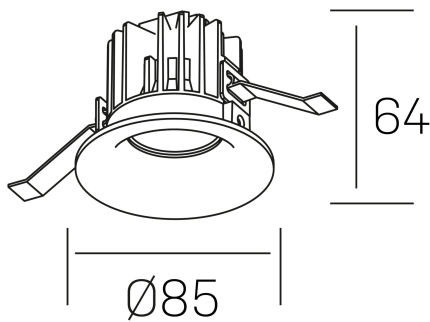

luxo
K50150.01.RF.BK-BK.25.ST.9.27

GENERAL DETAILS

INSTALLATION	recessed with frame
FINISHES ALUMINIUM	Black-Black
LIGHT DIRECTION	Fixed
BEAM ANGLE	25°
INT/EXT IP DEGREE	IP 32
MATERIAL	Aluminum
IK DEGREE	IK05
UTILIZATION	Indoor
WARRANTY	3 years

ELECTRICAL DETAILS

LAMP	LED
POWER	8 W
COLOUR TEMPERATURE	2700K
LUMINOUS FLUX	780 lm
EFFICACY DIMMING	92 Lm/W
DIMABLE	No Dim
DRIVER	Remote
CLASS PROTECTION	II
COLOUR RENDERING INDEX	CRI>90
VOLTAGE	220-240 V
FRECUENCIA	50-60 Hz
CURRENT INTENSITY	200 mA
LIFE TIME	50.000 h

GENERAL DIMENSIONS

DIMENSIONS	Ø 85 mm
CUT OUT	Ø 76 mm
HEIGHT	h 65 mm
DIMENSIONES DE EMBALAJE	100 × 100 × 100 mm
PESO NETO	0.23

*Please might expect a max.15% figure reduction in finishes other than white