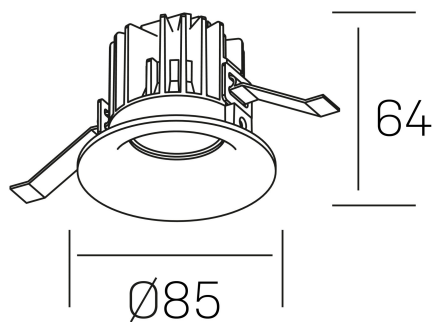

**luxo**  
K50150.01.RF.BK-BK.15.ST.9.40.PU

#### GENERAL DETAILS

INSTALLATION	recessed with frame
FINISHES ALUMINIUM	Black-Black
LIGHT DIRECTION	Fixed
BEAM ANGLE	15°
INT/EXT IP DEGREE	IP 32
MATERIAL	Aluminum
IK DEGREE	IK05
UTILIZATION	Indoor
WARRANTY	3 years

#### ELECTRICAL DETAILS

LAMP	LED
POWER	8 W
COLOUR TEMPERATURE	4000K
LUMINOUS FLUX	860 Lm
EFFICACY DIMMING	100 Lm/W
DIMABLE	Push
DRIVER	Remote
CLASS PROTECTION	II
COLOUR RENDERING INDEX	CRI>90
VOLTAGE	220-240 V
FRECUENCIA	50-60 Hz
CURRENT INTENSITY	200 mA
LIFE TIME	50.000 h

#### GENERAL DIMENSIONS

DIMENSIONS	Ø 85 mm
CUT OUT	Ø 76 mm
HEIGHT	h 65 mm
DIMENSIONES DE EMBALAJE	100 × 100 × 100 mm
PESO NETO	0.23

\*Please might expect a max.15% figure reduction in finishes other than white