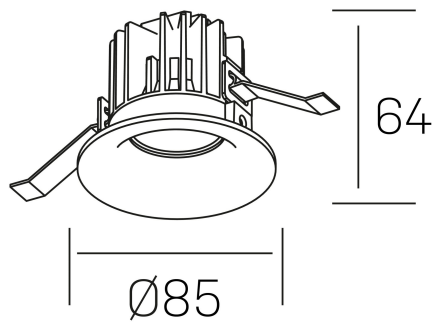

## GENERAL DETAILS

INSTALLATION	recessed with frame
FINISHES ALUMINIUM	Black-Black
LIGHT DIRECTION	Fixed
BEAM ANGLE	15°
INT/EXT IP DEGREE	IP 32
MATERIAL	Aluminum
IK DEGREE	IK05
UTILIZATION	Indoor
WARRANTY	3 years

## ELECTRICAL DETAILS

LAMP	LED
POWER	8 W
COLOUR TEMPERATURE	4000K
LUMINOUS FLUX	860 Lm
EFFICACY DIMMING	100 Lm/W
DIMABLE	PHASE CUT
DRIVER	Remote
CLASS PROTECTION	II
COLOUR RENDERING INDEX	CRI>90
VOLTAGE	220-240 V
FRECUENCIA	50-60 Hz
CURRENT INTENSITY	200 mA
LIFE TIME	35.000 h

## GENERAL DIMENSIONS

DIMENSIONS	Ø 85 mm
CUT OUT	Ø 76 mm
HEIGHT	h 65 mm
DIMENSIONES DE EMBALAJE	100 × 100 × 100 mm
PESO NETO	0.23

\*Please might expect a max.15% figure reduction in finishes other than white