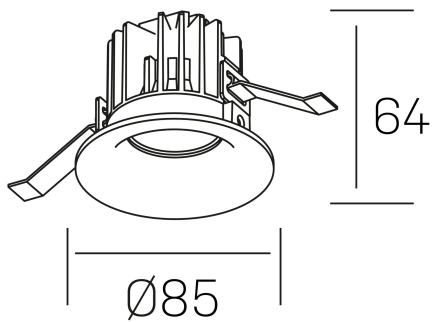

**luxo**  
K50150.01.RF.BK-BK.15.ST.9.40.DA

#### GENERAL DETAILS

INSTALLATION	recessed with frame
FINISHES ALUMINIUM	Black-Black
LIGHT DIRECTION	Fixed
BEAM ANGLE	15°
INT/EXT IP DEGREE	IP 32
MATERIAL	Aluminum
IK DEGREE	IK05
UTILIZATION	Indoor
WARRANTY	3 years

#### ELECTRICAL DETAILS

LAMP	LED
POWER	8 W
COLOUR TEMPERATURE	4000K
LUMINOUS FLUX	860 Lm
EFFICACY DIMMING	100 Lm/W
DIMABLE	DALI
DRIVER	Remote
CLASS PROTECTION	II
COLOUR RENDERING INDEX	CRI>90
VOLTAGE	220-240 V
FRECUENCIA	50-60 Hz
CURRENT INTENSITY	200 mA
LIFE TIME	50.000 h

#### GENERAL DIMENSIONS

DIMENSIONS	Ø 85 mm
CUT OUT	Ø 76 mm
HEIGHT	h 65 mm
DIMENSIONES DE EMBALAJE	100 × 100 × 100 mm
PESO NETO	0.23

\*Please might expect a max.15% figure reduction in finishes other than white