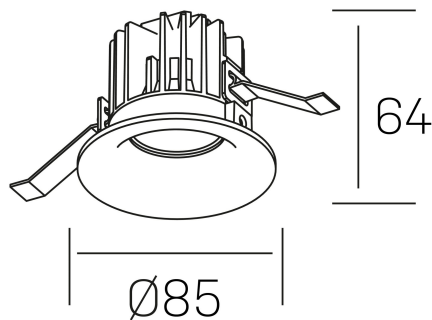

luxo
K50150.01.RF.BK-BK.15.ST.9.40.DA

GENERAL DETAILS

INSTALLATION	recessed with frame
FINISHES ALUMINIUM	Black-Black
LIGHT DIRECTION	Fixed
BEAM ANGLE	15°
INT/EXT IP DEGREE	IP 32
MATERIAL	Aluminum
IK DEGREE	IK05
UTILIZATION	Indoor
WARRANTY	3 years

ELECTRICAL DETAILS

LAMP	LED
POWER	8 W
COLOUR TEMPERATURE	4000K
LUMINOUS FLUX	860 Lm
EFFICACY DIMMING	100 Lm/W
DIMABLE	DALI
DRIVER	Remote
CLASS PROTECTION	II
COLOUR RENDERING INDEX	CRI>90
VOLTAGE	220-240 V
FRECUENCIA	50-60 Hz
CURRENT INTENSITY	200 mA
LIFE TIME	35.000 h

GENERAL DIMENSIONS

DIMENSIONS	Ø 85 mm
CUT OUT	Ø 76 mm
HEIGHT	h 65 mm
DIMENSIONES DE EMBALAJE	100 × 100 × 100 mm
PESO NETO	0.23

*Please might expect a max.15% figure reduction in finishes other than white