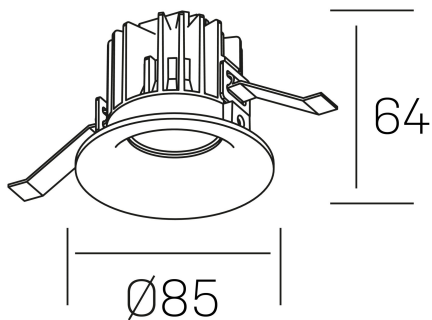

luxo
K50150.01.RF.BK-BK.15.ST.9.40

GENERAL DETAILS

INSTALLATION	recessed with frame
FINISHES ALUMINIUM	Black-Black
LIGHT DIRECTION	Fixed
BEAM ANGLE	15°
INT/EXT IP DEGREE	IP 32
MATERIAL	Aluminum
IK DEGREE	IK05
UTILIZATION	Indoor
WARRANTY	3 years

ELECTRICAL DETAILS

LAMP	LED
POWER	8 W
COLOUR TEMPERATURE	4000K
LUMINOUS FLUX	860 Lm
EFFICACY DIMMING	100 Lm/W
DIMABLE	No Dim
DRIVER	Remote
CLASS PROTECTION	II
COLOUR RENDERING INDEX	CRI>90
VOLTAGE	220-240 V
FRECUENCIA	50-60 Hz
CURRENT INTENSITY	200 mA
LIFE TIME	35.000 h

GENERAL DIMENSIONS

DIMENSIONS	Ø 85 mm
CUT OUT	Ø 76 mm
HEIGHT	h 65 mm
DIMENSIONES DE EMBALAJE	100 × 100 × 100 mm
PESO NETO	0.23

*Please might expect a max.15% figure reduction in finishes other than white