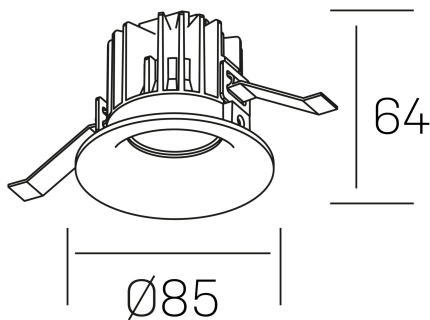

luxo
K50150.01.RF.BK-BK.15.ST.9.30.PC

GENERAL DETAILS

INSTALLATION	recessed with frame
FINISHES ALUMINIUM	Black-Black
LIGHT DIRECTION	Fixed
BEAM ANGLE	15°
INT/EXT IP DEGREE	IP 32
MATERIAL	Aluminum
IK DEGREE	IK05
UTILIZATION	Indoor
WARRANTY	3 years

ELECTRICAL DETAILS

LAMP	LED
POWER	8 W
COLOUR TEMPERATURE	3000K
LUMINOUS FLUX	800 lm
EFFICACY DIMMING	95 Lm/W
DIMABLE	PHASE CUT
DRIVER	Remote
CLASS PROTECTION	II
COLOUR RENDERING INDEX	CRI>90
VOLTAGE	220-240 V
FRECUENCIA	50-60 Hz
CURRENT INTENSITY	200 mA
LIFE TIME	50.000 h

GENERAL DIMENSIONS

DIMENSIONS	Ø 85 mm
CUT OUT	Ø 76 mm
HEIGHT	h 65 mm
DIMENSIONES DE EMBALAJE	100 × 100 × 100 mm
PESO NETO	0.23

*Please might expect a max.15% figure reduction in finishes other than white