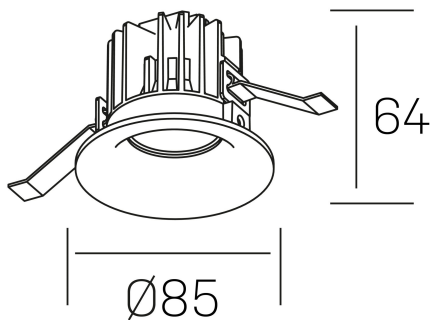

luxo
K50150.01.RF.BK-BK.15.ST.9.30.DA

GENERAL DETAILS

INSTALLATION	recessed with frame
FINISHES ALUMINIUM	Black-Black
LIGHT DIRECTION	Fixed
BEAM ANGLE	15°
INT/EXT IP DEGREE	IP 32
MATERIAL	Aluminum
IK DEGREE	IK05
UTILIZATION	Indoor
WARRANTY	3 years

ELECTRICAL DETAILS

LAMP	LED
POWER	8 W
COLOUR TEMPERATURE	3000K
LUMINOUS FLUX	800 lm
EFFICACY DIMMING	95 Lm/W
DIMABLE	DALI
DRIVER	Remote
CLASS PROTECTION	II
COLOUR RENDERING INDEX	CRI>90
VOLTAGE	220-240 V
FRECUENCIA	50-60 Hz
CURRENT INTENSITY	200 mA
LIFE TIME	50.000 h

GENERAL DIMENSIONS

DIMENSIONS	Ø 85 mm
CUT OUT	Ø 76 mm
HEIGHT	h 65 mm
DIMENSIONES DE EMBALAJE	100 × 100 × 100 mm
PESO NETO	0.23

*Please might expect a max.15% figure reduction in finishes other than white