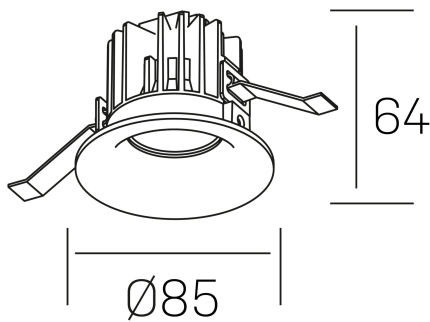

luxo
K50150.01.RF.BK-BK.15.ST.9.30.D1

GENERAL DETAILS

INSTALLATION	recessed with frame
FINISHES ALUMINIUM	Black-Black
LIGHT DIRECTION	Fixed
BEAM ANGLE	15°
INT/EXT IP DEGREE	IP 32
MATERIAL	Aluminum
IK DEGREE	IK05
UTILIZATION	Indoor
WARRANTY	3 years

ELECTRICAL DETAILS

LAMP	LED
POWER	8 W
COLOUR TEMPERATURE	3000K
LUMINOUS FLUX	800 lm
EFFICACY DIMMING	95 Lm/W
DIMABLE	1.10v
DRIVER	Remote
CLASS PROTECTION	II
COLOUR RENDERING INDEX	CRI>90
VOLTAGE	220-240 V
FRECUENCIA	50-60 Hz
CURRENT INTENSITY	200 mA
LIFE TIME	50.000 h

GENERAL DIMENSIONS

DIMENSIONS	Ø 85 mm
CUT OUT	Ø 76 mm
HEIGHT	h 65 mm
DIMENSIONES DE EMBALAJE	100 × 100 × 100 mm
PESO NETO	0.23

*Please might expect a max.15% figure reduction in finishes other than white