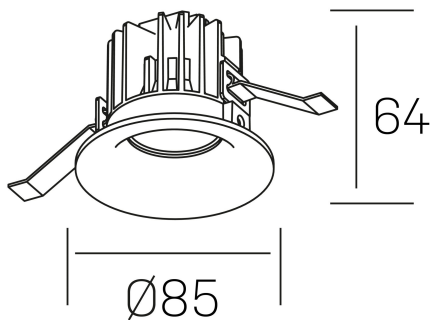

luxo
K50150.01.RF.BK-BK.15.ST.9.30.D1

GENERAL DETAILS

INSTALLATION	recessed with frame
FINISHES ALUMINIUM	Black-Black
LIGHT DIRECTION	Fixed
BEAM ANGLE	15°
INT/EXT IP DEGREE	IP 32
MATERIAL	Aluminum
IK DEGREE	IK05
UTILIZATION	Indoor
WARRANTY	3 years

ELECTRICAL DETAILS

LAMP	LED
POWER	8 W
COLOUR TEMPERATURE	3000K
LUMINOUS FLUX	800 lm
EFFICACY DIMMING	95 Lm/W
DIMABLE	1.10v
DRIVER	Remote
CLASS PROTECTION	II
COLOUR RENDERING INDEX	CRI>90
VOLTAGE	220-240 V
FRECUENCIA	50-60 Hz
CURRENT INTENSITY	200 mA
LIFE TIME	35.000 h

GENERAL DIMENSIONS

DIMENSIONS	Ø 85 mm
CUT OUT	Ø 76 mm
HEIGHT	h 65 mm
DIMENSIONES DE EMBALAJE	100 × 100 × 100 mm
PESO NETO	0.23

*Please might expect a max.15% figure reduction in finishes other than white