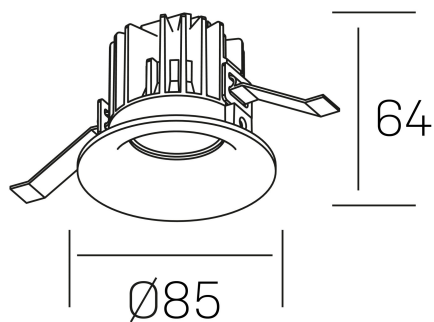

luxo
K50150.01.RF.BK-BK.15.ST.9.27.PU

GENERAL DETAILS

INSTALLATION	recessed with frame
FINISHES ALUMINIUM	Black-Black
LIGHT DIRECTION	Fixed
BEAM ANGLE	15°
INT/EXT IP DEGREE	IP 32
MATERIAL	Aluminum
IK DEGREE	IK05
UTILIZATION	Indoor
WARRANTY	3 years

ELECTRICAL DETAILS

LAMP	LED
POWER	8 W
COLOUR TEMPERATURE	2700K
LUMINOUS FLUX	780 lm
EFFICACY DIMMING	92 Lm/W
DIMABLE	Push
DRIVER	Remote
CLASS PROTECTION	II
COLOUR RENDERING INDEX	CRI>90
VOLTAGE	220-240 V
FRECUENCIA	50-60 Hz
CURRENT INTENSITY	200 mA
LIFE TIME	35.000 h

GENERAL DIMENSIONS

DIMENSIONS	Ø 85 mm
CUT OUT	Ø 76 mm
HEIGHT	h 65 mm
DIMENSIONES DE EMBALAJE	100 × 100 × 100 mm
PESO NETO	0.23

*Please might expect a max.15% figure reduction in finishes other than white