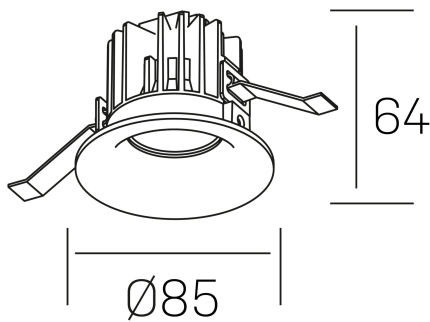

luxo
K50150.01.RF.BK-BK.15.ST.9.27.PC

GENERAL DETAILS

INSTALLATION	recessed with frame
FINISHES ALUMINIUM	Black-Black
LIGHT DIRECTION	Fixed
BEAM ANGLE	15°
INT/EXT IP DEGREE	IP 32
MATERIAL	Aluminum
IK DEGREE	IK05
UTILIZATION	Indoor
WARRANTY	3 years

ELECTRICAL DETAILS

LAMP	LED
POWER	8 W
COLOUR TEMPERATURE	2700K
LUMINOUS FLUX	780 lm
EFFICACY DIMMING	92 Lm/W
DIMABLE	PHASE CUT
DRIVER	Remote
CLASS PROTECTION	II
COLOUR RENDERING INDEX	CRI>90
VOLTAGE	220-240 V
FRECUENCIA	50-60 Hz
CURRENT INTENSITY	200 mA
LIFE TIME	50.000 h

GENERAL DIMENSIONS

DIMENSIONS	Ø 85 mm
CUT OUT	Ø 76 mm
HEIGHT	h 65 mm
DIMENSIONES DE EMBALAJE	100 × 100 × 100 mm
PESO NETO	0.23

*Please might expect a max.15% figure reduction in finishes other than white