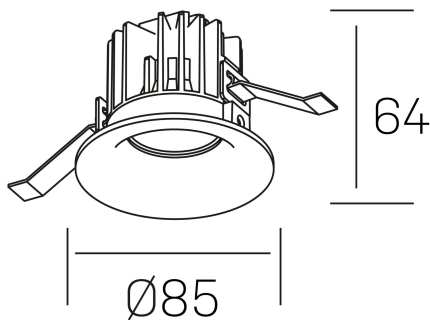

luxo
K50150.01.RF.BK-BK.15.ST.9.27.DA

GENERAL DETAILS

INSTALLATION	recessed with frame
FINISHES ALUMINIUM	Black-Black
LIGHT DIRECTION	Fixed
BEAM ANGLE	15°
INT/EXT IP DEGREE	IP 32
MATERIAL	Aluminum
IK DEGREE	IK05
UTILIZATION	Indoor
WARRANTY	3 years

ELECTRICAL DETAILS

LAMP	LED
POWER	8 W
COLOUR TEMPERATURE	2700K
LUMINOUS FLUX	780 lm
EFFICACY DIMMING	92 Lm/W
DIMABLE	DALI
DRIVER	Remote
CLASS PROTECTION	II
COLOUR RENDERING INDEX	CRI>90
VOLTAGE	220-240 V
FRECUENCIA	50-60 Hz
CURRENT INTENSITY	200 mA
LIFE TIME	50.000 h

GENERAL DIMENSIONS

DIMENSIONS	Ø 85 mm
CUT OUT	Ø 76 mm
HEIGHT	h 65 mm
DIMENSIONES DE EMBALAJE	100 × 100 × 100 mm
PESO NETO	0.23

*Please might expect a max.15% figure reduction in finishes other than white