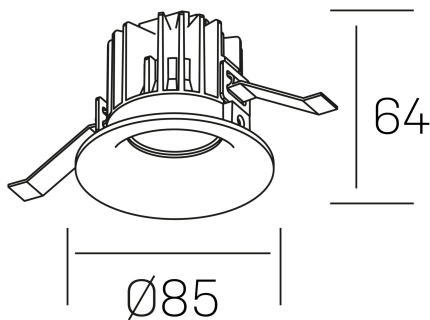

luxo
K50150.01.RF.BK-BK.15.ST.9.27.D1

GENERAL DETAILS

INSTALLATION	recessed with frame
FINISHES ALUMINIUM	Black-Black
LIGHT DIRECTION	Fixed
BEAM ANGLE	15°
INT/EXT IP DEGREE	IP 32
MATERIAL	Aluminum
IK DEGREE	IK05
UTILIZATION	Indoor
WARRANTY	3 years

ELECTRICAL DETAILS

LAMP	LED
POWER	8 W
COLOUR TEMPERATURE	2700K
LUMINOUS FLUX	780 lm
EFFICACY DIMMING	92 Lm/W
DIMABLE	1.10v
DRIVER	Remote
CLASS PROTECTION	II
COLOUR RENDERING INDEX	CRI>90
VOLTAGE	220-240 V
FRECUENCIA	50-60 Hz
CURRENT INTENSITY	200 mA
LIFE TIME	50.000 h

GENERAL DIMENSIONS

DIMENSIONS	Ø 85 mm
CUT OUT	Ø 76 mm
HEIGHT	h 65 mm
DIMENSIONES DE EMBALAJE	100 × 100 × 100 mm
PESO NETO	0.23

*Please might expect a max.15% figure reduction in finishes other than white