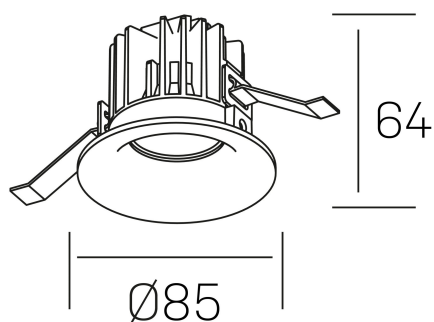

luxo
K50150.01.RF.BK-BK.15.ST.9.27

GENERAL DETAILS

INSTALLATION	recessed with frame
FINISHES ALUMINIUM	Black-Black
LIGHT DIRECTION	Fixed
BEAM ANGLE	15°
INT/EXT IP DEGREE	IP 32
MATERIAL	Aluminum
IK DEGREE	IK05
UTILIZATION	Indoor
WARRANTY	3 years

ELECTRICAL DETAILS

LAMP	LED
POWER	8 W
COLOUR TEMPERATURE	2700K
LUMINOUS FLUX	780 lm
EFFICACY DIMMING	92 Lm/W
DIMABLE	No Dim
DRIVER	Remote
CLASS PROTECTION	II
COLOUR RENDERING INDEX	CRI>90
VOLTAGE	220-240 V
FRECUENCIA	50-60 Hz
CURRENT INTENSITY	200 mA
LIFE TIME	35.000 h

GENERAL DIMENSIONS

DIMENSIONS	Ø 85 mm
CUT OUT	Ø 76 mm
HEIGHT	h 65 mm
DIMENSIONES DE EMBALAJE	100 × 100 × 100 mm
PESO NETO	0.23

*Please might expect a max.15% figure reduction in finishes other than white