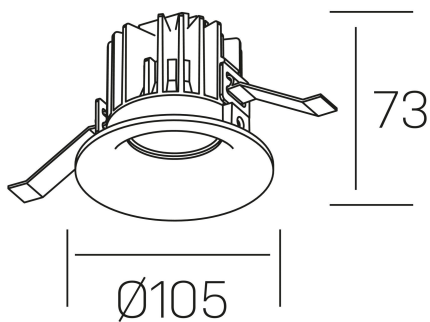

luxo tilt
K50151.01.RF.WH-WH.60.ST.9.30

GENERAL DETAILS

INSTALLATION	recessed with frame
FINISHES ALUMINIUM	White-White
LIGHT DIRECTION	Orientable
TILTING DEGREES	20°
BEAM ANGLE	60°
INT/EXT IP DEGREE	IP 32
MATERIAL	Aluminum
IK DEGREE	IK05
UTILIZATION	Indoor
WARRANTY	3 years

ELECTRICAL DETAILS

LAMP	LED
POWER	12 W
COLOUR TEMPERATURE	3000K
LUMINOUS FLUX	850 lm
EFFICACY DIMMING	66 Lm/W
DIMABLE	No Dim
DRIVER	Remote
CLASS PROTECTION	II
COLOUR RENDERING INDEX	CRI>90
VOLTAGE	220-240 V
FRECUENCIA	50-60 Hz
CURRENT INTENSITY	300 mA
LIFE TIME	50.000 h

GENERAL DIMENSIONS

DIMENSIONS	Ø 105 mm
CUT OUT	Ø 95 mm
HEIGHT	h 73 mm
DIMENSIONES DE EMBALAJE	100 × 100 × 100 mm
PESO NETO	0.28

*Please might expect a max.15% figure reduction in finishes other than white