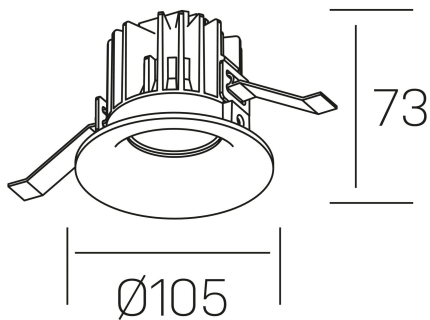

luxo tilt
K50151.01.RF.WH-WH.60.ST.9.27.DA

GENERAL DETAILS

INSTALLATION	recessed with frame
FINISHES ALUMINIUM	White-White
LIGHT DIRECTION	Orientable
TILTING DEGREES	20°
BEAM ANGLE	60°
INT/EXT IP DEGREE	IP 32
MATERIAL	Aluminum
IK DEGREE	IK05
UTILIZATION	Indoor
WARRANTY	3 years

ELECTRICAL DETAILS

LAMP	LED
POWER	12 W
COLOUR TEMPERATURE	2700K
LUMINOUS FLUX	810 Lm
EFFICACY DIMMING	63 Lm/W
DIMABLE	DALI
DRIVER	Remote
CLASS PROTECTION	II
COLOUR RENDERING INDEX	CRI>90
VOLTAGE	220-240 V
FRECUENCIA	50-60 Hz
CURRENT INTENSITY	300 mA
LIFE TIME	50.000 h

GENERAL DIMENSIONS

DIMENSIONS	Ø 105 mm
CUT OUT	Ø 95 mm
HEIGHT	h 73 mm
DIMENSIONES DE EMBALAJE	100 × 100 × 100 mm
PESO NETO	0.28

*Please might expect a max.15% figure reduction in finishes other than white