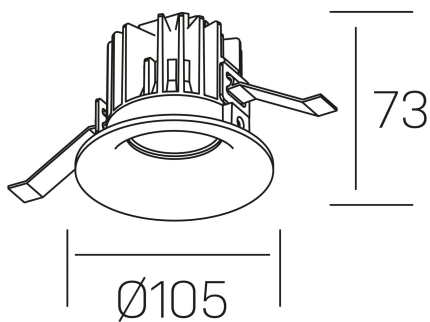

luxo tilt
K50151.01.RF.WH-WH.38.ST.9.40

GENERAL DETAILS

INSTALLATION	recessed with frame
FINISHES ALUMINIUM	White-White
LIGHT DIRECTION	Orientable
TILTING DEGREES	20°
BEAM ANGLE	38°
INT/EXT IP DEGREE	IP 32
MATERIAL	Aluminum
IK DEGREE	IK05
UTILIZATION	Indoor
WARRANTY	3 years

ELECTRICAL DETAILS

LAMP	LED
POWER	12 W
COLOUR TEMPERATURE	4000K
LUMINOUS FLUX	880 Lm
EFFICACY DIMMING	68 Lm/W
DIMABLE	No Dim
DRIVER	Remote
CLASS PROTECTION	II
COLOUR RENDERING INDEX	CRI>90
VOLTAGE	220-240 V
FRECUENCIA	50-60 Hz
CURRENT INTENSITY	300 mA
LIFE TIME	50.000 h

GENERAL DIMENSIONS

DIMENSIONS	Ø 105 mm
CUT OUT	Ø 95 mm
HEIGHT	h 73 mm
DIMENSIONES DE EMBALAJE	100 × 100 × 100 mm
PESO NETO	0.28

*Please might expect a max.15% figure reduction in finishes other than white