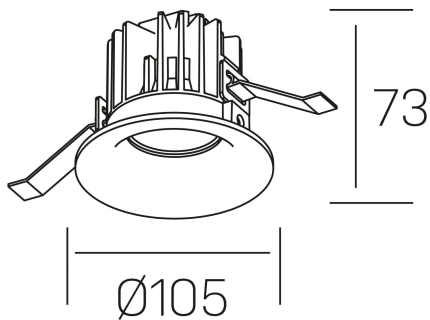

luxo tilt
K50151.01.RF.WH-WH.38.ST.9.27

GENERAL DETAILS

INSTALLATION	recessed with frame
FINISHES ALUMINIUM	White-White
LIGHT DIRECTION	Orientable
TILTING DEGREES	20°
BEAM ANGLE	38°
INT/EXT IP DEGREE	IP 32
MATERIAL	Aluminum
IK DEGREE	IK05
UTILIZATION	Indoor
WARRANTY	3 years

ELECTRICAL DETAILS

LAMP	LED
POWER	12 W
COLOUR TEMPERATURE	2700K
LUMINOUS FLUX	810 Lm
EFFICACY DIMMING	63 Lm/W
DIMABLE	No Dim
DRIVER	Remote
CLASS PROTECTION	II
COLOUR RENDERING INDEX	CRI>90
VOLTAGE	220-240 V
FRECUENCIA	50-60 Hz
CURRENT INTENSITY	300 mA
LIFE TIME	50.000 h

GENERAL DIMENSIONS

DIMENSIONS	Ø 105 mm
CUT OUT	Ø 95 mm
HEIGHT	h 73 mm
DIMENSIONES DE EMBALAJE	100 × 100 × 100 mm
PESO NETO	0.28

*Please might expect a max.15% figure reduction in finishes other than white