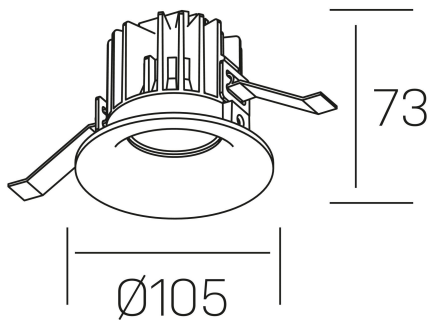

luxo tilt
K50151.01.RF.WH-WH.25.ST.9.40.D1

GENERAL DETAILS

INSTALLATION	recessed with frame
FINISHES ALUMINIUM	White-White
LIGHT DIRECTION	Orientable
TILTING DEGREES	20°
BEAM ANGLE	25°
INT/EXT IP DEGREE	IP 32
MATERIAL	Aluminum
IK DEGREE	IK05
UTILIZATION	Indoor
WARRANTY	3 years

ELECTRICAL DETAILS

LAMP	LED
POWER	12 W
COLOUR TEMPERATURE	4000K
LUMINOUS FLUX	880 Lm
EFFICACY DIMMING	68 Lm/W
DIMABLE	1.10v
DRIVER	Remote
CLASS PROTECTION	II
COLOUR RENDERING INDEX	CRI>90
VOLTAGE	220-240 V
FRECUENCIA	50-60 Hz
CURRENT INTENSITY	300 mA
LIFE TIME	50.000 h

GENERAL DIMENSIONS

DIMENSIONS	Ø 105 mm
CUT OUT	Ø 95 mm
HEIGHT	h 73 mm
DIMENSIONES DE EMBALAJE	100 × 100 × 100 mm
PESO NETO	0.28

*Please might expect a max.15% figure reduction in finishes other than white