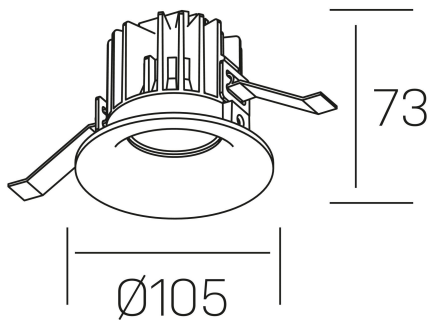

luxo tilt
K50151.01.RF.WH-WH.25.ST.9.30.D1

GENERAL DETAILS

INSTALLATION	recessed with frame
FINISHES ALUMINIUM	White-White
LIGHT DIRECTION	Orientable
TILTING DEGREES	20°
BEAM ANGLE	25°
INT/EXT IP DEGREE	IP 32
MATERIAL	Aluminum
IK DEGREE	IK05
UTILIZATION	Indoor
WARRANTY	3 years

ELECTRICAL DETAILS

LAMP	LED
POWER	12 W
COLOUR TEMPERATURE	3000K
LUMINOUS FLUX	850 lm
EFFICACY DIMMING	66 Lm/W
DIMABLE	1.10v
DRIVER	Remote
CLASS PROTECTION	II
COLOUR RENDERING INDEX	CRI>90
VOLTAGE	220-240 V
FRECUENCIA	50-60 Hz
CURRENT INTENSITY	300 mA
LIFE TIME	50.000 h

GENERAL DIMENSIONS

DIMENSIONS	Ø 105 mm
CUT OUT	Ø 95 mm
HEIGHT	h 73 mm
DIMENSIONES DE EMBALAJE	100 × 100 × 100 mm
PESO NETO	0.28

*Please might expect a max.15% figure reduction in finishes other than white