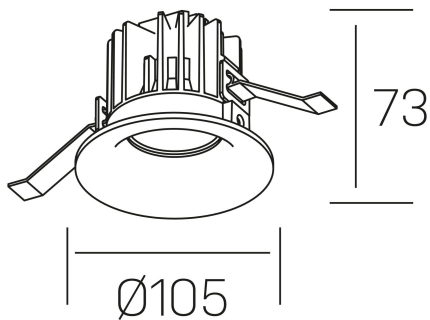

luxo tilt
K50151.01.RF.WH-WH.15.ST.9.30

GENERAL DETAILS

INSTALLATION	recessed with frame
FINISHES ALUMINIUM	White-White
LIGHT DIRECTION	Orientable
TILTING DEGREES	20°
BEAM ANGLE	15°
INT/EXT IP DEGREE	IP 32
MATERIAL	Aluminum
IK DEGREE	IK05
UTILIZATION	Indoor
WARRANTY	3 years

ELECTRICAL DETAILS

LAMP	LED
POWER	12 W
COLOUR TEMPERATURE	3000K
LUMINOUS FLUX	850 lm
EFFICACY DIMMING	66 Lm/W
DIMABLE	No Dim
DRIVER	Remote
CLASS PROTECTION	II
COLOUR RENDERING INDEX	CRI>90
VOLTAGE	220-240 V
FRECUENCIA	50-60 Hz
CURRENT INTENSITY	300 mA
LIFE TIME	50.000 h

GENERAL DIMENSIONS

DIMENSIONS	Ø 105 mm
CUT OUT	Ø 95 mm
HEIGHT	h 73 mm
DIMENSIONES DE EMBALAJE	100 × 100 × 100 mm
PESO NETO	0.28

*Please might expect a max.15% figure reduction in finishes other than white