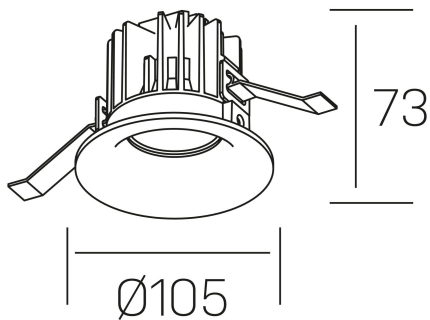

**luxo tilt**  
K50151.01.RF.WH-WH.15.ST.9.27.DA

#### GENERAL DETAILS

INSTALLATION	recessed with frame
FINISHES ALUMINIUM	White-White
LIGHT DIRECTION	Orientable
TILTING DEGREES	20°
BEAM ANGLE	15°
INT/EXT IP DEGREE	IP 32
MATERIAL	Aluminum
IK DEGREE	IK05
UTILIZATION	Indoor
WARRANTY	3 years

#### ELECTRICAL DETAILS

LAMP	LED
POWER	12 W
COLOUR TEMPERATURE	2700K
LUMINOUS FLUX	810 Lm
EFFICACY DIMMING	63 Lm/W
DIMABLE	DALI
DRIVER	Remote
CLASS PROTECTION	II
COLOUR RENDERING INDEX	CRI>90
VOLTAGE	220-240 V
FRECUENCIA	50-60 Hz
CURRENT INTENSITY	300 mA
LIFE TIME	50.000 h

#### GENERAL DIMENSIONS

DIMENSIONS	Ø 105 mm
CUT OUT	Ø 95 mm
HEIGHT	h 73 mm
DIMENSIONES DE EMBALAJE	100 × 100 × 100 mm
PESO NETO	0.28

\*Please might expect a max.15% figure reduction in finishes other than white