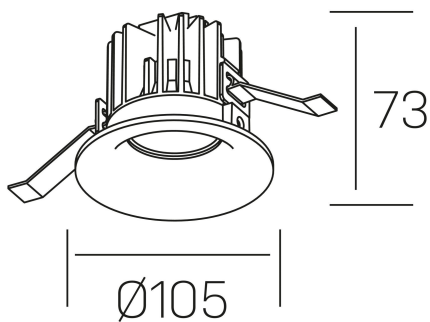

luxo tilt
K50151.01.RF.BK-BK.60.ST.9.40.PU

GENERAL DETAILS

INSTALLATION	recessed with frame
FINISHES ALUMINIUM	Black-Black
LIGHT DIRECTION	Orientable
TILTING DEGREES	20°
BEAM ANGLE	60°
INT/EXT IP DEGREE	IP 32
MATERIAL	Aluminum
IK DEGREE	IK05
UTILIZATION	Indoor
WARRANTY	3 years

ELECTRICAL DETAILS

LAMP	LED
POWER	12 W
COLOUR TEMPERATURE	4000K
LUMINOUS FLUX	880 Lm
EFFICACY DIMMING	68 Lm/W
DIMABLE	Push
DRIVER	Remote
CLASS PROTECTION	II
COLOUR RENDERING INDEX	CRI>90
VOLTAGE	220-240 V
FRECUENCIA	50-60 Hz
CURRENT INTENSITY	300 mA
LIFE TIME	50.000 h

GENERAL DIMENSIONS

DIMENSIONS	Ø 105 mm
CUT OUT	Ø 95 mm
HEIGHT	h 73 mm
DIMENSIONES DE EMBALAJE	100 × 100 × 100 mm
PESO NETO	0.28

*Please might expect a max.15% figure reduction in finishes other than white