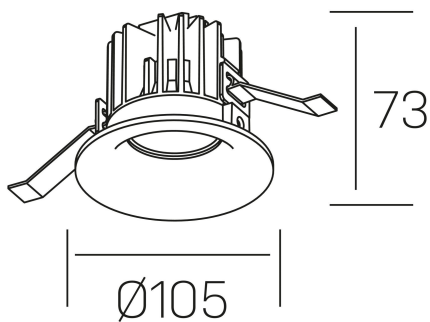

luxo tilt
K50151.01.RF.BK-BK.60.ST.9.30.D1

GENERAL DETAILS

INSTALLATION	recessed with frame
FINISHES ALUMINIUM	Black-Black
LIGHT DIRECTION	Orientable
TILTING DEGREES	20°
BEAM ANGLE	60°
INT/EXT IP DEGREE	IP 32
MATERIAL	Aluminum
IK DEGREE	IK05
UTILIZATION	Indoor
WARRANTY	5 years

ELECTRICAL DETAILS

LAMP	LED
POWER	12 W
COLOUR TEMPERATURE	3000K
LUMINOUS FLUX	850 lm
EFFICACY DIMMING	66 Lm/W
DIMABLE	1.10v
DRIVER	Remote
CLASS PROTECTION	II
COLOUR RENDERING INDEX	CRI>90
VOLTAGE	220-240 V
CURRENT INTENSITY	300 mA
LIFE TIME	50.000 h

GENERAL DIMENSIONS

DIMENSIONS	Ø 105 mm
CUT OUT	Ø 95 mm
HEIGHT	h 73 mm
DIMENSIONES DE EMBALAJE	100 × 100 × 100 mm
PESO NETO	0.28

*Please might expect a max.15% figure reduction in finishes other than white