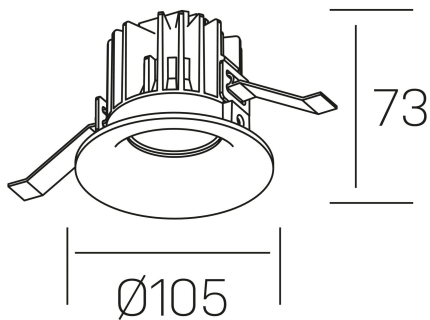

luxo tilt
K50151.01.RF.BK-BK.60.ST.9.27.PU

GENERAL DETAILS

INSTALLATION	recessed with frame
FINISHES ALUMINIUM	Black-Black
LIGHT DIRECTION	Orientable
TILTING DEGREES	20°
BEAM ANGLE	60°
INT/EXT IP DEGREE	IP 32
MATERIAL	Aluminum
IK DEGREE	IK05
UTILIZATION	Indoor
WARRANTY	3 years

ELECTRICAL DETAILS

LAMP	LED
POWER	12 W
COLOUR TEMPERATURE	2700K
LUMINOUS FLUX	810 Lm
EFFICACY DIMMING	63 Lm/W
DIMABLE	Push
DRIVER	Remote
CLASS PROTECTION	II
COLOUR RENDERING INDEX	CRI>90
VOLTAGE	220-240 V
FRECUENCIA	50-60 Hz
CURRENT INTENSITY	300 mA
LIFE TIME	50.000 h

GENERAL DIMENSIONS

DIMENSIONS	Ø 105 mm
CUT OUT	Ø 95 mm
HEIGHT	h 73 mm
DIMENSIONES DE EMBALAJE	100 × 100 × 100 mm
PESO NETO	0.28

*Please might expect a max.15% figure reduction in finishes other than white