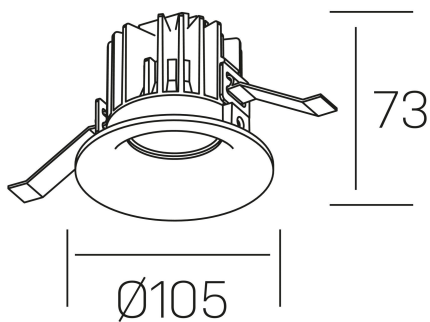

luxo tilt
K50151.01.RF.BK-BK.60.ST.9.27.PC

GENERAL DETAILS

INSTALLATION	recessed with frame
FINISHES ALUMINIUM	Black-Black
LIGHT DIRECTION	Orientable
TILTING DEGREES	20°
BEAM ANGLE	60°
INT/EXT IP DEGREE	IP 32
MATERIAL	Aluminum
IK DEGREE	IK05
UTILIZATION	Indoor
WARRANTY	3 years

ELECTRICAL DETAILS

LAMP	LED
POWER	12 W
COLOUR TEMPERATURE	2700K
LUMINOUS FLUX	810 Lm
EFFICACY DIMMING	63 Lm/W
DIMABLE	PHASE CUT
DRIVER	Remote
CLASS PROTECTION	II
COLOUR RENDERING INDEX	CRI>90
VOLTAGE	220-240 V
FRECUENCIA	50-60 Hz
CURRENT INTENSITY	300 mA
LIFE TIME	50.000 h

GENERAL DIMENSIONS

DIMENSIONS	Ø 105 mm
CUT OUT	Ø 95 mm
HEIGHT	h 73 mm
DIMENSIONES DE EMBALAJE	100 × 100 × 100 mm
PESO NETO	0.28

*Please might expect a max.15% figure reduction in finishes other than white