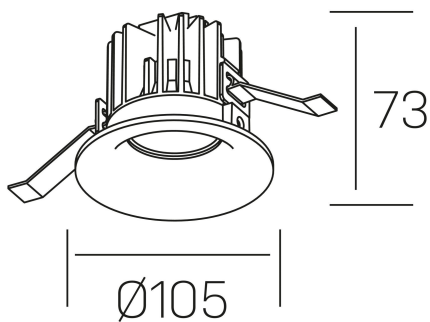

luxo tilt
K50151.01.RF.BK-BK.60.ST.9.27

GENERAL DETAILS

INSTALLATION	recessed with frame
FINISHES ALUMINIUM	Black-Black
LIGHT DIRECTION	Orientable
TILTING DEGREES	20°
BEAM ANGLE	60°
INT/EXT IP DEGREE	IP 32
MATERIAL	Aluminum
IK DEGREE	IK05
UTILIZATION	Indoor
WARRANTY	3 years

ELECTRICAL DETAILS

LAMP	LED
POWER	12 W
COLOUR TEMPERATURE	2700K
LUMINOUS FLUX	810 Lm
EFFICACY DIMMING	63 Lm/W
DIMABLE	No Dim
DRIVER	Remote
CLASS PROTECTION	II
COLOUR RENDERING INDEX	CRI>90
VOLTAGE	220-240 V
FRECUENCIA	50-60 Hz
CURRENT INTENSITY	300 mA
LIFE TIME	50.000 h

GENERAL DIMENSIONS

DIMENSIONS	Ø 105 mm
CUT OUT	Ø 95 mm
HEIGHT	h 73 mm
DIMENSIONES DE EMBALAJE	100 × 100 × 100 mm
PESO NETO	0.28

*Please might expect a max.15% figure reduction in finishes other than white