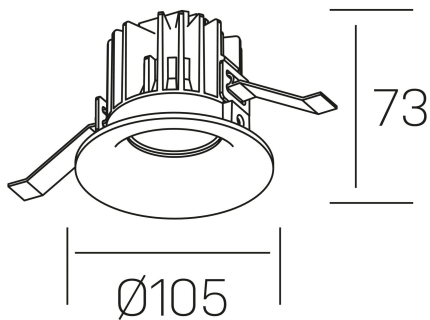

luxo tilt
K50151.01.RF.BK-BK.38.ST.9.30.D1

GENERAL DETAILS

INSTALLATION	recessed with frame
FINISHES ALUMINIUM	Black-Black
LIGHT DIRECTION	Orientable
TILTING DEGREES	20°
BEAM ANGLE	38°
INT/EXT IP DEGREE	IP 32
MATERIAL	Aluminum
IK DEGREE	IK05
UTILIZATION	Indoor
WARRANTY	3 years

ELECTRICAL DETAILS

LAMP	LED
POWER	12 W
COLOUR TEMPERATURE	3000K
LUMINOUS FLUX	850 lm
EFFICACY DIMMING	66 Lm/W
DIMABLE	1.10v
DRIVER	Remote
CLASS PROTECTION	II
COLOUR RENDERING INDEX	CRI>90
VOLTAGE	220-240 V
FRECUENCIA	50-60 Hz
CURRENT INTENSITY	300 mA
LIFE TIME	50.000 h

GENERAL DIMENSIONS

DIMENSIONS	Ø 105 mm
CUT OUT	Ø 95 mm
HEIGHT	h 73 mm
DIMENSIONES DE EMBALAJE	100 × 100 × 100 mm
PESO NETO	0.28

*Please might expect a max.15% figure reduction in finishes other than white