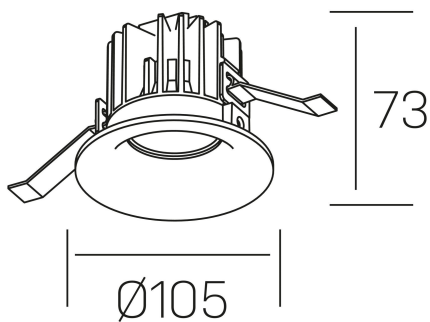

luxo tilt
K50151.01.RF.BK-BK.38.ST.9.27.DA

GENERAL DETAILS

INSTALLATION	recessed with frame
FINISHES ALUMINIUM	Black-Black
LIGHT DIRECTION	Orientable
TILTING DEGREES	20°
BEAM ANGLE	38°
INT/EXT IP DEGREE	IP 32
MATERIAL	Aluminum
IK DEGREE	IK05
UTILIZATION	Indoor
WARRANTY	3 years

ELECTRICAL DETAILS

LAMP	LED
POWER	12 W
COLOUR TEMPERATURE	2700K
LUMINOUS FLUX	810 Lm
EFFICACY DIMMING	63 Lm/W
DIMABLE	DALI
DRIVER	Remote
CLASS PROTECTION	II
COLOUR RENDERING INDEX	CRI > 90
VOLTAGE	220-240 V
FRECUENCIA	50-60 Hz
CURRENT INTENSITY	300 mA
LIFE TIME	50.000 h

GENERAL DIMENSIONS

DIMENSIONS	Ø 105 mm
CUT OUT	Ø 95 mm
HEIGHT	h 73 mm
DIMENSIONES DE EMBALAJE	100 × 100 × 100 mm
PESO NETO	0.28

*Please might expect a max. 15% figure reduction in finishes other than white