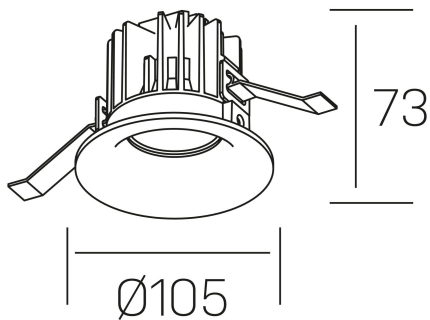

**luxo tilt**  
K50151.01.RF.BK-BK.38.ST.9.27.D1

#### GENERAL DETAILS

INSTALLATION	recessed with frame
FINISHES ALUMINIUM	Black-Black
LIGHT DIRECTION	Orientable
TILTING DEGREES	20°
BEAM ANGLE	38°
INT/EXT IP DEGREE	IP 32
MATERIAL	Aluminum
IK DEGREE	IK05
UTILIZATION	Indoor
WARRANTY	3 years

#### ELECTRICAL DETAILS

LAMP	LED
POWER	12 W
COLOUR TEMPERATURE	2700K
LUMINOUS FLUX	810 Lm
EFFICACY DIMMING	63 Lm/W
DIMABLE	1.10v
DRIVER	Remote
CLASS PROTECTION	II
COLOUR RENDERING INDEX	CRI>90
VOLTAGE	220-240 V
FRECUENCIA	50-60 Hz
CURRENT INTENSITY	300 mA
LIFE TIME	50.000 h

#### GENERAL DIMENSIONS

DIMENSIONS	Ø 105 mm
CUT OUT	Ø 95 mm
HEIGHT	h 73 mm
DIMENSIONES DE EMBALAJE	100 × 100 × 100 mm
PESO NETO	0.28

\*Please might expect a max.15% figure reduction in finishes other than white