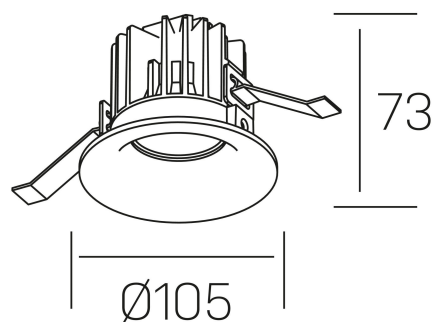

luxo tilt
K50151.01.RF.BK-BK.25.ST.9.40.PU

GENERAL DETAILS

INSTALLATION	recessed with frame
FINISHES ALUMINIUM	Black-Black
LIGHT DIRECTION	Orientable
TILTING DEGREES	20°
BEAM ANGLE	25°
INT/EXT IP DEGREE	IP 32
MATERIAL	Aluminum
IK DEGREE	IK05
UTILIZATION	Indoor
WARRANTY	3 years

ELECTRICAL DETAILS

LAMP	LED
POWER	12 W
COLOUR TEMPERATURE	4000K
LUMINOUS FLUX	880 Lm
EFFICACY DIMMING	68 Lm/W
DIMABLE	Push
DRIVER	Remote
CLASS PROTECTION	II
COLOUR RENDERING INDEX	CRI>90
VOLTAGE	220-240 V
FRECUENCIA	50-60 Hz
CURRENT INTENSITY	300 mA
LIFE TIME	50.000 h

GENERAL DIMENSIONS

DIMENSIONS	Ø 105 mm
CUT OUT	Ø 95 mm
HEIGHT	h 73 mm
DIMENSIONES DE EMBALAJE	100 × 100 × 100 mm
PESO NETO	0.28

*Please might expect a max.15% figure reduction in finishes other than white