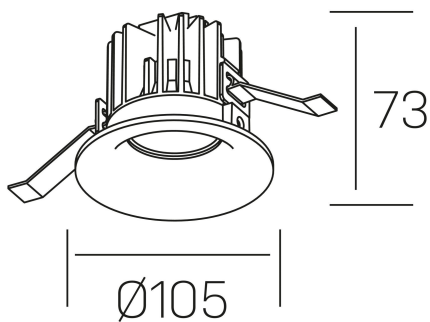

**luxo tilt**  
K50151.01.RF.BK-BK.25.ST.9.40.PC

#### GENERAL DETAILS

INSTALLATION	recessed with frame
FINISHES ALUMINIUM	Black-Black
LIGHT DIRECTION	Orientable
TILTING DEGREES	20°
BEAM ANGLE	25°
INT/EXT IP DEGREE	IP 32
MATERIAL	Aluminum
IK DEGREE	IK05
UTILIZATION	Indoor
WARRANTY	3 years

#### ELECTRICAL DETAILS

LAMP	LED
POWER	12 W
COLOUR TEMPERATURE	4000K
LUMINOUS FLUX	880 Lm
EFFICACY DIMMING	68 Lm/W
DIMABLE	PHASE CUT
DRIVER	Remote
CLASS PROTECTION	II
COLOUR RENDERING INDEX	CRI>90
VOLTAGE	220-240 V
FRECUENCIA	50-60 Hz
CURRENT INTENSITY	300 mA
LIFE TIME	50.000 h

#### GENERAL DIMENSIONS

DIMENSIONS	Ø 105 mm
CUT OUT	Ø 95 mm
HEIGHT	h 73 mm
DIMENSIONES DE EMBALAJE	100 × 100 × 100 mm
PESO NETO	0.28

\*Please might expect a max.15% figure reduction in finishes other than white