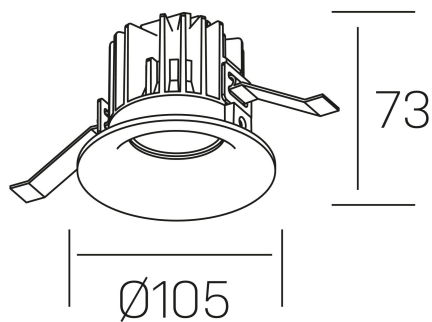

**luxo tilt**  
K50151.01.RF.BK-BK.25.ST.9.30.PC

## GENERAL DETAILS

INSTALLATION	recessed with frame
FINISHES ALUMINIUM	Black-Black
LIGHT DIRECTION	Orientable
TILTING DEGREES	20°
BEAM ANGLE	25°
INT/EXT IP DEGREE	IP 32
MATERIAL	Aluminum
IK DEGREE	IK05
UTILIZATION	Indoor
WARRANTY	3 years

## ELECTRICAL DETAILS

LAMP	LED
POWER	12 W
COLOUR TEMPERATURE	3000K
LUMINOUS FLUX	850 lm
EFFICACY DIMMING	66 Lm/W
DIMABLE	PHASE CUT
DRIVER	Remote
CLASS PROTECTION	II
COLOUR RENDERING INDEX	CRI>90
VOLTAGE	220-240 V
FRECUENCIA	50-60 Hz
CURRENT INTENSITY	300 mA
LIFE TIME	50.000 h

## GENERAL DIMENSIONS

DIMENSIONS	Ø 105 mm
CUT OUT	Ø 95 mm
HEIGHT	h 73 mm
DIMENSIONES DE EMBALAJE	100 × 100 × 100 mm
PESO NETO	0.28

\*Please might expect a max.15% figure reduction in finishes other than white