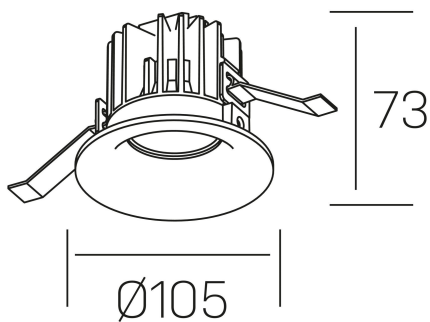

luxo tilt
K50151.01.RF.BK-BK.25.ST.9.30.DA

GENERAL DETAILS

INSTALLATION	recessed with frame
FINISHES ALUMINIUM	Black-Black
LIGHT DIRECTION	Orientable
TILTING DEGREES	20°
BEAM ANGLE	25°
INT/EXT IP DEGREE	IP 32
MATERIAL	Aluminum
IK DEGREE	IK05
UTILIZATION	Indoor
WARRANTY	3 years

ELECTRICAL DETAILS

LAMP	LED
POWER	12 W
COLOUR TEMPERATURE	3000K
LUMINOUS FLUX	850 lm
EFFICACY DIMMING	66 Lm/W
DIMABLE	DALI
DRIVER	Remote
CLASS PROTECTION	II
COLOUR RENDERING INDEX	CRI>90
VOLTAGE	220-240 V
FRECUENCIA	50-60 Hz
CURRENT INTENSITY	300 mA
LIFE TIME	50.000 h

GENERAL DIMENSIONS

DIMENSIONS	Ø 105 mm
CUT OUT	Ø 95 mm
HEIGHT	h 73 mm
DIMENSIONES DE EMBALAJE	100 × 100 × 100 mm
PESO NETO	0.28

*Please might expect a max.15% figure reduction in finishes other than white