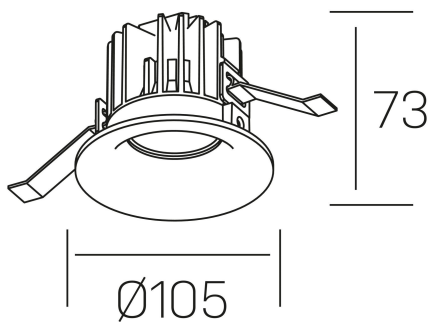

luxo tilt
K50151.01.RF.BK-BK.25.ST.9.27.D1

GENERAL DETAILS

INSTALLATION	recessed with frame
FINISHES ALUMINIUM	Black-Black
LIGHT DIRECTION	Orientable
TILTING DEGREES	20°
BEAM ANGLE	25°
INT/EXT IP DEGREE	IP 32
MATERIAL	Aluminum
IK DEGREE	IK05
UTILIZATION	Indoor
WARRANTY	3 years

ELECTRICAL DETAILS

LAMP	LED
POWER	12 W
COLOUR TEMPERATURE	2700K
LUMINOUS FLUX	810 Lm
EFFICACY DIMMING	63 Lm/W
DIMABLE	1.10v
DRIVER	Remote
CLASS PROTECTION	II
COLOUR RENDERING INDEX	CRI>90
VOLTAGE	220-240 V
FRECUENCIA	50-60 Hz
CURRENT INTENSITY	300 mA
LIFE TIME	50.000 h

GENERAL DIMENSIONS

DIMENSIONS	Ø 105 mm
CUT OUT	Ø 95 mm
HEIGHT	h 73 mm
DIMENSIONES DE EMBALAJE	100 × 100 × 100 mm
PESO NETO	0.28

*Please might expect a max.15% figure reduction in finishes other than white