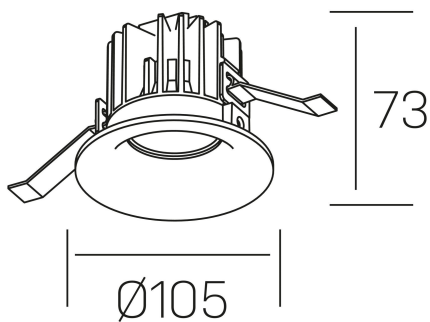

**luxo tilt**  
K50151.01.RF.BK-BK.15.ST.9.30.PU

#### GENERAL DETAILS

INSTALLATION	recessed with frame
FINISHES ALUMINIUM	Black-Black
LIGHT DIRECTION	Orientable
TILTING DEGREES	20°
BEAM ANGLE	15°
INT/EXT IP DEGREE	IP 32
MATERIAL	Aluminum
IK DEGREE	IK05
UTILIZATION	Indoor
WARRANTY	3 years

#### ELECTRICAL DETAILS

LAMP	LED
POWER	12 W
COLOUR TEMPERATURE	3000K
LUMINOUS FLUX	850 lm
EFFICACY DIMMING	66 Lm/W
DIMABLE	Push
DRIVER	Remote
CLASS PROTECTION	II
COLOUR RENDERING INDEX	CRI>90
VOLTAGE	220-240 V
FRECUENCIA	50-60 Hz
CURRENT INTENSITY	300 mA
LIFE TIME	50.000 h

#### GENERAL DIMENSIONS

DIMENSIONS	Ø 105 mm
CUT OUT	Ø 95 mm
HEIGHT	h 73 mm
DIMENSIONES DE EMBALAJE	100 × 100 × 100 mm
PESO NETO	0.28

\*Please might expect a max.15% figure reduction in finishes other than white