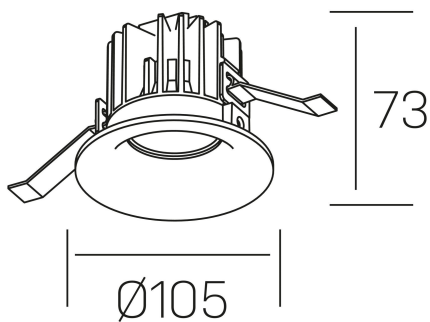

**luxo tilt**  
K50151.01.RF.BK-BK.15.ST.9.30.DA

#### GENERAL DETAILS

INSTALLATION	recessed with frame
FINISHES ALUMINIUM	Black-Black
LIGHT DIRECTION	Orientable
TILTING DEGREES	20°
BEAM ANGLE	15°
INT/EXT IP DEGREE	IP 32
MATERIAL	Aluminum
IK DEGREE	IK05
UTILIZATION	Indoor
WARRANTY	3 years

#### ELECTRICAL DETAILS

LAMP	LED
POWER	12 W
COLOUR TEMPERATURE	3000K
LUMINOUS FLUX	850 lm
EFFICACY DIMMING	66 Lm/W
DIMABLE	DALI
DRIVER	Remote
CLASS PROTECTION	II
COLOUR RENDERING INDEX	CRI>90
VOLTAGE	220-240 V
FRECUENCIA	50-60 Hz
CURRENT INTENSITY	300 mA
LIFE TIME	50.000 h

#### GENERAL DIMENSIONS

DIMENSIONS	Ø 105 mm
CUT OUT	Ø 95 mm
HEIGHT	h 73 mm
DIMENSIONES DE EMBALAJE	100 × 100 × 100 mm
PESO NETO	0.28

\*Please might expect a max.15% figure reduction in finishes other than white