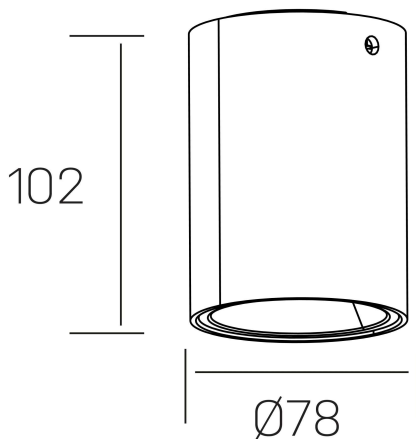

## luxo lur

K50154.01.SR.WH-SB.38.ST.9.40.PU

### GENERAL DETAILS

INSTALLATION	Surface
FINISHES ALUMINIUM	White-Shiny Brown
LIGHT DIRECTION	Fixed
INT/EXT IP DEGREE	IP20
MATERIAL	Aluminum
IK DEGREE	IK05
UTILIZATION	Indoor
WARRANTY	3 years

### ELECTRICAL DETAILS

LAMP	LED
POWER	10W
COLOUR TEMPERATURE	4000K
LUMINOUS FLUX	783 Lm
EFFICACY DIMMING	78 Lm/W
DIMABLE	Push
DRIVER	Remote
CLASS PROTECTION	II
COLOUR RENDERING INDEX	CRI>90
VOLTAGE	220-240 V
FRECUENCIA	50-60 Hz
CURRENT INTENSITY	150 mA
LIFE TIME	50.000 h

### GENERAL DIMENSIONS

DIMENSIONS	Ø 78 mm
HEIGHT	h 102 mm
DIMENSIONES DE EMBALAJE	85 × 85 × 125 mm
PESO NETO	0.40

\*Please might expect a max.15% figure reduction in finishes other than white