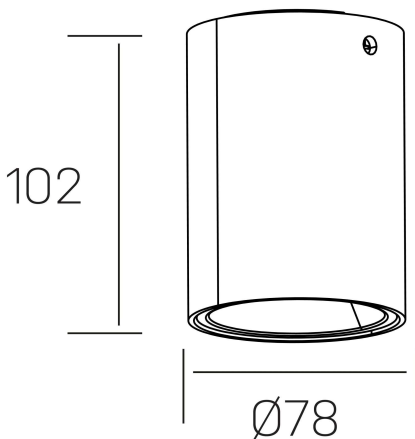

luxo Iur
K50154.01.SR.WH-SB.38.ST.9.40.PC

GENERAL DETAILS

INSTALLATION	Surface
FINISHES ALUMINIUM	White-Shiny Brown
LIGHT DIRECTION	Fixed
INT/EXT IP DEGREE	IP20
MATERIAL	Aluminum
IK DEGREE	IK05
UTILIZATION	Indoor
WARRANTY	3 years

ELECTRICAL DETAILS

LAMP	LED
POWER	10W
COLOUR TEMPERATURE	4000K
LUMINOUS FLUX	783 Lm
EFFICACY DIMMING	78 Lm/W
DIMABLE	PHASE CUT
DRIVER	Remote
CLASS PROTECTION	II
COLOUR RENDERING INDEX	CRI>90
VOLTAGE	220-240 V
FRECUENCIA	50-60 Hz
CURRENT INTENSITY	150 mA
LIFE TIME	50.000 h

GENERAL DIMENSIONS

DIMENSIONS	Ø 78 mm
HEIGHT	h 102 mm
DIMENSIONES DE EMBALAJE	85 × 85 × 125 mm
PESO NETO	0.40

*Please might expect a max.15% figure reduction in finishes other than white