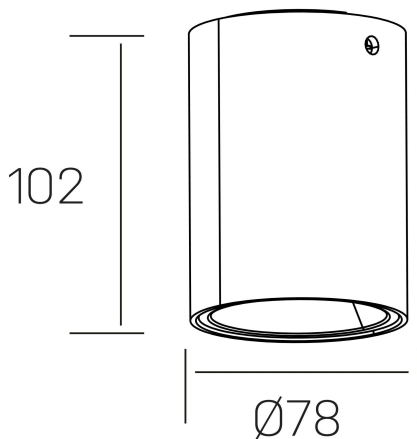

luxo Iur
K50154.01.SR.WH-SB.38.ST.9.40.DA

GENERAL DETAILS

INSTALLATION	Surface
FINISHES ALUMINIUM	White-Shiny Brown
LIGHT DIRECTION	Fixed
INT/EXT IP DEGREE	IP20
MATERIAL	Aluminum
IK DEGREE	IK05
UTILIZATION	Indoor
WARRANTY	5 years

ELECTRICAL DETAILS

LAMP	LED
POWER	10W
COLOUR TEMPERATURE	4000K
LUMINOUS FLUX	783 Lm
EFFICACY DIMMING	78 Lm/W
DIMABLE	DALI
DRIVER	Remote
CLASS PROTECTION	II
COLOUR RENDERING INDEX	CRI>90
VOLTAGE	220-240 V
FRECUENCIA	50-60 Hz
CURRENT INTENSITY	150 mA
LIFE TIME	50.000 h

GENERAL DIMENSIONS

DIMENSIONS	Ø 78 mm
HEIGHT	h 102 mm
DIMENSIONES DE EMBALAJE	85 × 85 × 125 mm
PESO NETO	0.40

*Please might expect a max.15% figure reduction in finishes other than white