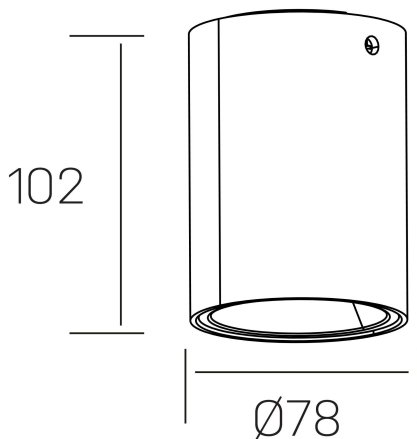

luxo lur
K50154.01.SR.WH-SB.38.ST.9.40.DA

GENERAL DETAILS

INSTALLATION	Surface
FINISHES ALUMINIUM	White-Shiny Brown
LIGHT DIRECTION	Fixed
INT/EXT IP DEGREE	IP20
MATERIAL	Aluminum
IK DEGREE	IK05
UTILIZATION	Indoor
WARRANTY	5 years

ELECTRICAL DETAILS

LAMP	LED
POWER	10W
COLOUR TEMPERATURE	4000K
LUMINOUS FLUX	783 Lm
EFFICACY DIMMING	78 Lm/W
DIMABLE	DALI
DRIVER	Remote
CLASS PROTECTION	II
COLOUR RENDERING INDEX	CRI>90
VOLTAGE	220-240 V
CURRENT INTENSITY	150 mA
LIFE TIME	50.000 h

GENERAL DIMENSIONS

DIMENSIONS	Ø 78 mm
HEIGHT	h 102 mm
DIMENSIONES DE EMBALAJE	85 × 85 × 125 mm
PESO NETO	0.40

*Please might expect a max.15% figure reduction in finishes other than white