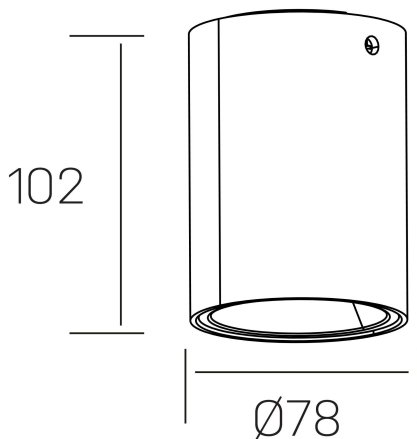

luxo Iur
K50154.01.SR.WH-SB.38.ST.9.40.D1

GENERAL DETAILS

INSTALLATION	Surface
FINISHES ALUMINIUM	White-Shiny Brown
LIGHT DIRECTION	Fixed
INT/EXT IP DEGREE	IP20
MATERIAL	Aluminum
IK DEGREE	IK05
UTILIZATION	Indoor
WARRANTY	3 years

ELECTRICAL DETAILS

LAMP	LED
POWER	10W
COLOUR TEMPERATURE	4000K
LUMINOUS FLUX	783 Lm
EFFICACY DIMMING	78 Lm/W
DIMABLE	1.10v
DRIVER	Remote
CLASS PROTECTION	II
COLOUR RENDERING INDEX	CRI>90
VOLTAGE	220-240 V
FRECUENCIA	50-60 Hz
CURRENT INTENSITY	150 mA
LIFE TIME	50.000 h

GENERAL DIMENSIONS

DIMENSIONS	Ø 78 mm
HEIGHT	h 102 mm
DIMENSIONES DE EMBALAJE	85 × 85 × 125 mm
PESO NETO	0.40

*Please might expect a max.15% figure reduction in finishes other than white