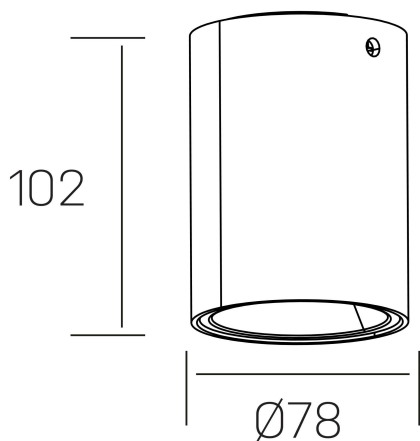

luxo Iur
K50154.01.SR.WH-SB.38.ST.9.40.D1

GENERAL DETAILS

INSTALLATION	Surface
FINISHES ALUMINIUM	White-Shiny Brown
LIGHT DIRECTION	Fixed
INT/EXT IP DEGREE	IP20
MATERIAL	Aluminum
IK DEGREE	IK05
UTILIZATION	Indoor
WARRANTY	3 years

ELECTRICAL DETAILS

LAMP	LED
POWER	10W
COLOUR TEMPERATURE	4000K
LUMINOUS FLUX	783 Lm
EFFICACY DIMMING	78 Lm/W
DIMABLE	1.10v
DRIVER	Remote
CLASS PROTECTION	II
COLOUR RENDERING INDEX	CRI>90
VOLTAGE	220-240 V
FRECUENCIA	50-60 Hz
CURRENT INTENSITY	150 mA
LIFE TIME	35.000 h

GENERAL DIMENSIONS

DIMENSIONS	Ø 78 mm
HEIGHT	h 102 mm
DIMENSIONES DE EMBALAJE	85 × 85 × 125 mm
PESO NETO	0.40

*Please might expect a max.15% figure reduction in finishes other than white