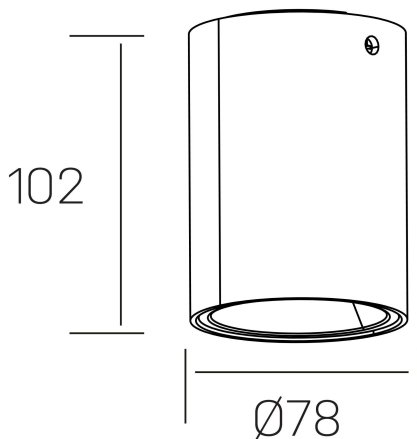

**luxo lur**  
K50154.01.SR.WH-SB.38.ST.9.30.DA

#### GENERAL DETAILS

|                    |                   |
|--------------------|-------------------|
| INSTALLATION       | Surface           |
| FINISHES ALUMINIUM | White-Shiny Brown |
| LIGHT DIRECTION    | Fixed             |
| INT/EXT IP DEGREE  | IP20              |
| MATERIAL           | Aluminum          |
| IK DEGREE          | IK05              |
| UTILIZATION        | Indoor            |
| WARRANTY           | 3 years           |

#### ELECTRICAL DETAILS

|                        |           |
|------------------------|-----------|
| LAMP                   | LED       |
| POWER                  | 10W       |
| COLOUR TEMPERATURE     | 3000K     |
| LUMINOUS FLUX          | 722 Lm    |
| EFFICACY DIMMING       | 72 Lm/W   |
| DIMABLE                | DALI      |
| DRIVER                 | Remote    |
| CLASS PROTECTION       | II        |
| COLOUR RENDERING INDEX | CRI>90    |
| VOLTAGE                | 220-240 V |
| FRECUENCIA             | 50-60 Hz  |
| CURRENT INTENSITY      | 150 mA    |
| LIFE TIME              | 35.000 h  |

#### GENERAL DIMENSIONS

|                         |                  |
|-------------------------|------------------|
| DIMENSIONS              | Ø 78 mm          |
| HEIGHT                  | h 102 mm         |
| DIMENSIONES DE EMBALAJE | 85 × 85 × 125 mm |
| PESO NETO               | 0.40             |