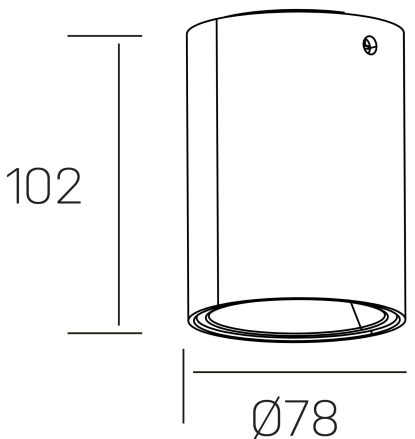

luxo Iur
K50154.01.SR.WH-SB.38.ST.9.30.PU

GENERAL DETAILS

INSTALLATION	Surface
FINISHES ALUMINIUM	White-Shiny Brown
LIGHT DIRECTION	Fixed
INT/EXT IP DEGREE	IP20
MATERIAL	Aluminum
IK DEGREE	IK05
UTILIZATION	Indoor
WARRANTY	3 years

ELECTRICAL DETAILS

LAMP	LED
POWER	10W
COLOUR TEMPERATURE	3000K
LUMINOUS FLUX	722 Lm
EFFICACY DIMMING	72 Lm/W
DIMABLE	Push
DRIVER	Remote
CLASS PROTECTION	II
COLOUR RENDERING INDEX	CRI>90
VOLTAGE	220-240 V
FRECUENCIA	50-60 Hz
CURRENT INTENSITY	150 mA
LIFE TIME	50.000 h

GENERAL DIMENSIONS

DIMENSIONS	Ø 78 mm
HEIGHT	h 102 mm
DIMENSIONES DE EMBALAJE	85 × 85 × 125 mm
PESO NETO	0.40

*Please might expect a max.15% figure reduction in finishes other than white