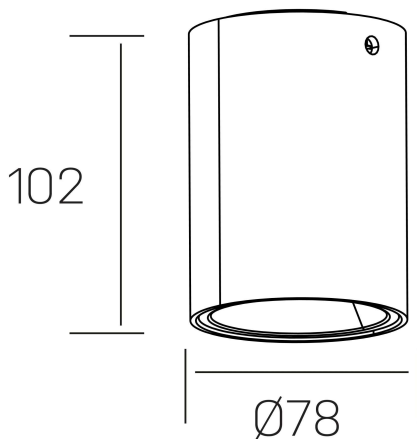

luxo Iur
K50154.01.SR.WH-SB.38.ST.9.30.PC

GENERAL DETAILS

INSTALLATION	Surface
FINISHES ALUMINIUM	White-Shiny Brown
LIGHT DIRECTION	Fixed
INT/EXT IP DEGREE	IP20
MATERIAL	Aluminum
IK DEGREE	IK05
UTILIZATION	Indoor
WARRANTY	3 years

ELECTRICAL DETAILS

LAMP	LED
POWER	10W
COLOUR TEMPERATURE	3000K
LUMINOUS FLUX	722 Lm
EFFICACY DIMMING	72 Lm/W
DIMABLE	PHASE CUT
DRIVER	Remote
CLASS PROTECTION	II
COLOUR RENDERING INDEX	CRI>90
VOLTAGE	220-240 V
FRECUENCIA	50-60 Hz
CURRENT INTENSITY	150 mA
LIFE TIME	35.000 h

GENERAL DIMENSIONS

DIMENSIONS	Ø 78 mm
HEIGHT	h 102 mm
DIMENSIONES DE EMBALAJE	85 × 85 × 125 mm
PESO NETO	0.40

*Please might expect a max.15% figure reduction in finishes other than white