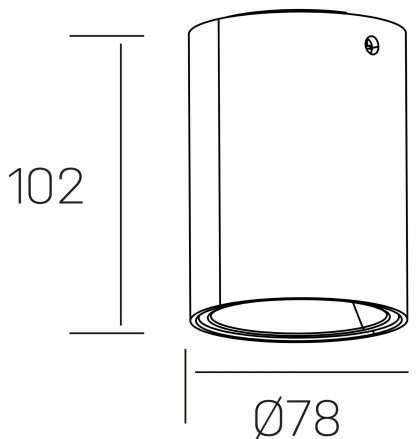

luxo Iur
K50154.01.SR.WH-SB.38.ST.9.30.PC

GENERAL DETAILS

INSTALLATION	Surface
FINISHES ALUMINIUM	White-Shiny Brown
LIGHT DIRECTION	Fixed
INT/EXT IP DEGREE	IP20
MATERIAL	Aluminum
IK DEGREE	IK05
UTILIZATION	Indoor
WARRANTY	3 years

ELECTRICAL DETAILS

LAMP	LED
POWER	10W
COLOUR TEMPERATURE	3000K
LUMINOUS FLUX	722 Lm
EFFICACY DIMMING	72 Lm/W
DIMABLE	PHASE CUT
DRIVER	Remote
CLASS PROTECTION	II
COLOUR RENDERING INDEX	CRI>90
VOLTAGE	220-240 V
FRECUENCIA	50-60 Hz
CURRENT INTENSITY	150 mA
LIFE TIME	50.000 h

GENERAL DIMENSIONS

DIMENSIONS	Ø 78 mm
HEIGHT	h 102 mm
DIMENSIONES DE EMBALAJE	85 × 85 × 125 mm
PESO NETO	0.40

*Please might expect a max.15% figure reduction in finishes other than white