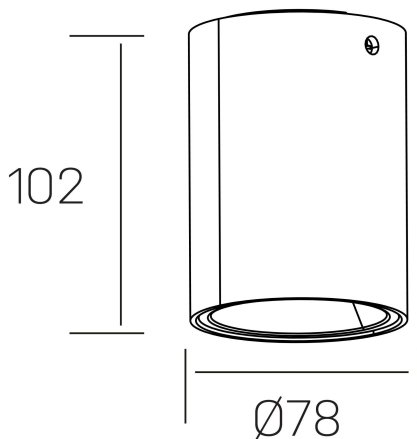

luxo lur
K50154.01.SR.BK-SB.38.ST.9.40.PC

GENERAL DETAILS

INSTALLATION	Surface
FINISHES ALUMINIUM	Black-Shiny Brown
LIGHT DIRECTION	Fixed
INT/EXT IP DEGREE	IP20
MATERIAL	Aluminum
IK DEGREE	IK05
UTILIZATION	Indoor
WARRANTY	3 years

ELECTRICAL DETAILS

LAMP	LED
POWER	10W
COLOUR TEMPERATURE	4000K
LUMINOUS FLUX	783 Lm
EFFICACY DIMMING	78 Lm/W
DIMABLE	PHASE CUT
DRIVER	Remote
CLASS PROTECTION	II
COLOUR RENDERING INDEX	CRI>90
VOLTAGE	220-240 V
FRECUENCIA	50-60 Hz
CURRENT INTENSITY	150 mA
LIFE TIME	35.000 h

GENERAL DIMENSIONS

DIMENSIONS	Ø 78 mm
HEIGHT	h 102 mm
DIMENSIONES DE EMBALAJE	85 × 85 × 125 mm
PESO NETO	0.40

*Please might expect a max.15% figure reduction in finishes other than white